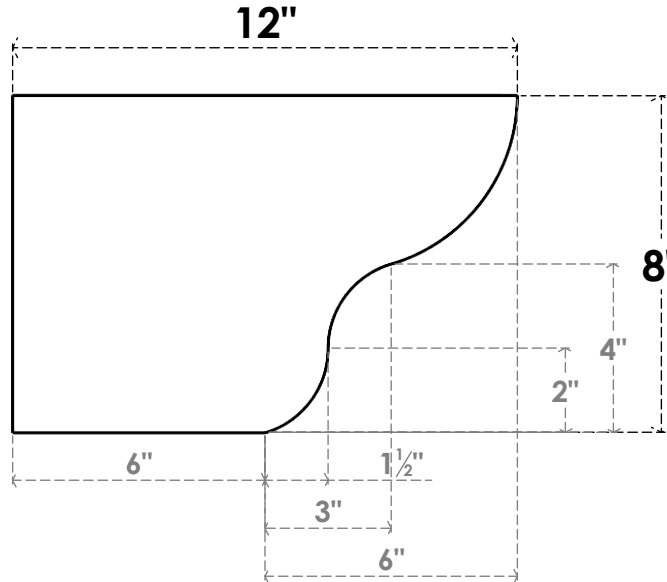

ITEM NUMBER: RFTURO060X08000X12000X008GRN00RCPR

6"W X 8"H X 12"L TIMBERTHANE ROUGH CEDAR GREENSBORO FAUX WOOD OPEN RAFTER TAIL, 8"L END, PRIMED TAN

SIDE PROFILE

FRONT PROFILE

ISOMETRIC

GENERATED DATE : 03/02/2023