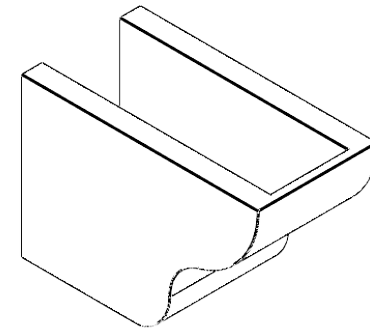

ITEM NUMBER: RFTURO060X08000X12000X008GRN00RCPR

6"W X 8"H X 12"L TIMBERTHANE ROUGH CEDAR GREENSBORO FAUX WOOD OPEN RAFTER TAIL, 8"L END, PRIMED TAN

SIDE PROFILE

FRONT PROFILE

ISOMETRIC

GENERATED DATE : 03/02/2023

EKENA MILLWORK
2300 WEST MAIN ST.
CLARKSVILLE, TX 75426
TOLL FREE: 866-607-0453
WWW.EKENAMILLWORK.COM

NOTES

1. INSTALLATION TO BE COMPLETED IN ACCORDANCE WITH MANUFACTURER'S SPECIFICATIONS.
2. DRAWING MAY NOT BE TO SCALE
3. THIS DRAWING IS INTENDED FOR DESIGN AND PLANNING PURPOSES ONLY.
4. ALL INFORMATION CONTAINED HEREIN WAS CURRENT AT THE TIME OF DEVELOPMENT BUT MUST BE REVIEWED AND APPROVED BY THE PRODUCT MANUFACTURER TO BE CONSIDERED ACCURATE.
5. TIMBERTHANE ARCHITECTURAL PRODUCTS ARE MADE FROM HIGH DENSITY URETHANE AND COME FACTORY PRIMED