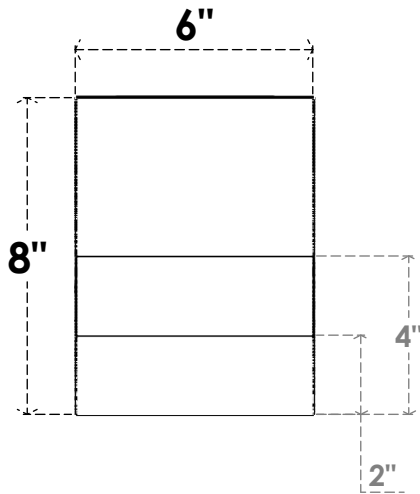

ITEM NUMBER: RFTURO060X08000X12000X008GRN00RCPR

6"W X 8"H X 12"L TIMBERTHANE ROUGH CEDAR GREENSBORO FAUX WOOD OPEN RAFTER TAIL, 8"L END, PRIMED TAN

SIDE PROFILE

FRONT PROFILE

ISOMETRIC

GENERATED DATE : 03/02/2023